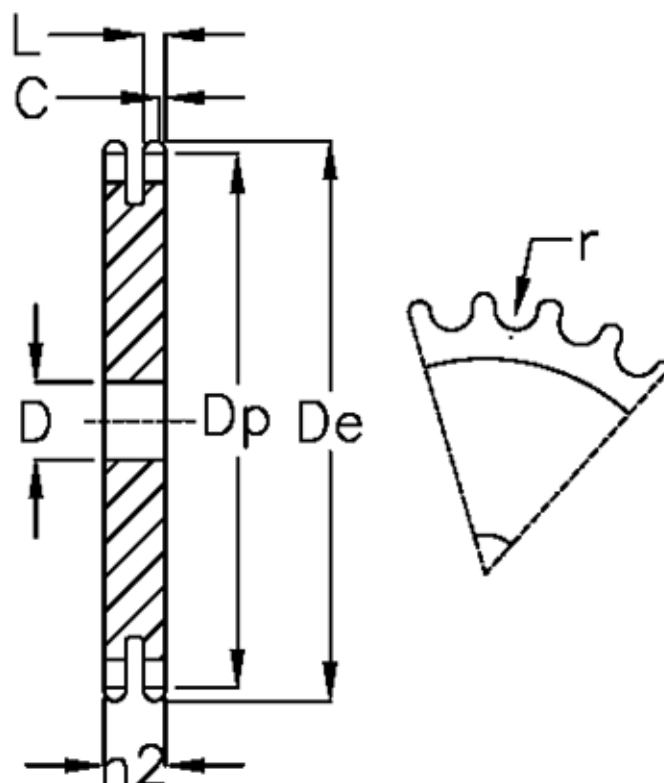

Article number: 616022009027

Description: Plate wheel 20 B-2 Z=27 duplex

Measures

C	= 4
D	= 25
De	= 288.6
Dp	= 273.48
For chain size	= 1 1/4 x 3/4
For chain type	= 20 B-2
h2	= 54.6
L	= 18.2

Number of teeth	= 27
r	= 19.05